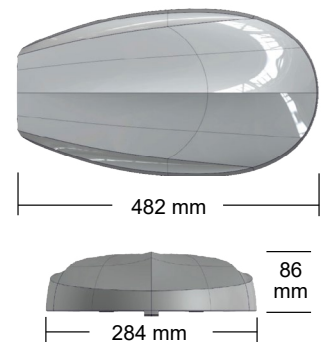

Elite small

Elite - clean lines - functional expression - Nordic design

Description

Body in pressure die-cast aluminium with impact 5 mm flat glass. Powder painted in grey - RAL 7035, corrosion class C5. The fitting is equipped with 1-3 LED modules. Elite is design to give maximum heat transmission and long lifetime, with a plain surface without any visible cooling ribs. CLO - Constant Light Output as standard. The fitting gratify EN 62471 requirement for photo biological safety. 6kV Surge Protection Device is integrated.

Application areas

The plain design of the fitting makes Elite suitable in various application areas. By use of the wall fixing Elite is ideal for use as wall light around buildings and plants. Due to the street light optics the fitting is ideal for use along minor roads, tracks, foot and cycle paths and parking areas.

Mounting

As standard the fitting is supplied with 2x2,5mm² cable, 8m length, available on request. The fixing bracket in die-cast aluminium, is reversible for mounting on arm or pole top Ø40-76mm, can be tilted in steps of 5°.

On request

- 10kV Surge Protection Device
- Alternative effects and luminous flux
- Other cable lengths or Wieland quick connector
- Adapted for all open light control systems
- Night reduction with other levels/time settings
- Photo-cell kit

Colour index: RA >70
Lifetime: 100 000h L80B10
Weight: 6 kg
Vind surface: 0,032 m²

DEFA no.	Type	Light source	Control
119215	Elite small	1M-1800lm 20W 3000K	
119272	Elite small	1M-1800lm 20W 3000K	NR
119158	Elite small	1M-2100lm 20W 4000K	
119157	Elite small	1M-2100lm 20W 4000K	NR
119275	Elite small	2M-3600lm 37W 3000K	
119276	Elite small	2M-3600lm 37W 3000K	NR
119156	Elite small	2M-4000lm 37W 4000K	
118861	Elite small	2M-4000lm 37W 4000K	NR
121440	Elite small	3M-5720lm 52W 3000K	
121450	Elite small	3M-5720lm 52W 3000K	NR
119752	Elite small	3M-6000lm 52W 4000K	
119755	Elite small	3M-6000lm 52W 4000K	NR

Accessories:

- 120629 Photo-cell kit
- 120614 10kV Surge Protection Device - kit

NR = Night Reduction 50% hr 23-05