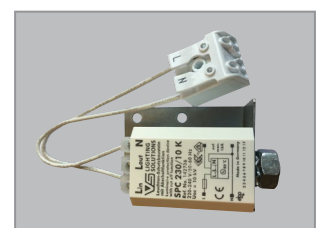

## Description

Body in pressure die-cast aluminium with impact 5 mm flat glass. Powder painted in grey - RAL 7035, corrosion class C5. The fitting is equipped with 1-3 LED modules. Elite is design to give maximum heat transmission and long lifetime, with a plain surface without any visible cooling ribs. CLO - Constant Light Output as standard. The fitting gratify EN 62471 requirement for photo biological safety. 6kV Surge Protection Device is integrated.

## On request

- 10kV Surge Protection Device
- Alternative effects and luminous flux
- Other cable lengths or Wieland quick connector
- Adapted for all open light control systems
- Night reduction with other levels/time settings
- Photo-cell kit

Colour index: RA >70  
 Lifetime: 100 000h L80B10  
 Weight: 6 kg  
 Vind surface: 0,032 m<sup>2</sup>

DEFA no.	Type	Light source	Control
119215	Elite small	1M-1800lm 20W 3000K	
119272	Elite small	1M-1800lm 20W 3000K	NR
119158	Elite small	1M-2100lm 20W 4000K	
119157	Elite small	1M-2100lm 20W 4000K	NR
119275	Elite small	2M-3600lm 37W 3000K	
119276	Elite small	2M-3600lm 37W 3000K	NR
119156	Elite small	2M-4000lm 37W 4000K	
118861	Elite small	2M-4000lm 37W 4000K	NR
121440	Elite small	3M-5720lm 52W 3000K	
121450	Elite small	3M-5720lm 52W 3000K	NR
119752	Elite small	3M-6000lm 52W 4000K	
119755	Elite small	3M-6000lm 52W 4000K	NR

## Accessories:

- 120629 Photo-cell kit
- 120614 10kV Surge Protection Device - kit

NR = Night Reduction 50% hr 23-05

Photo-cell kit

10kV Surge Protection Device - kit