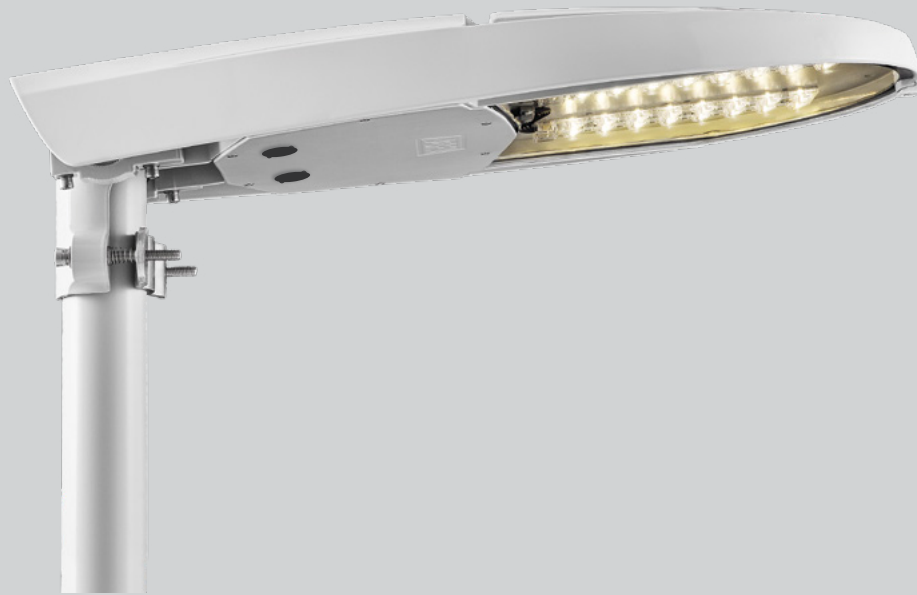

Elite large - Zhaga

New generation

Elite - clean lines - functional expression - Nordic design
New generation - 25% more efficient - several new versions

Description

Body in pressure die-cast aluminium with impact 5 mm flat glass. Powder painted in grey - RAL 7035, corrosion class C5. The fitting is equipped with 2-5 LED modules. Elite is design to give maximum heat transmission and long lifetime. CLO - Constant Light Output as standard. The fitting gratify EN 62471 requirement for photo biological safety. 6kV Surge Protection Device and Zhaga connector is integrated.

Application areas

The plain design of the fitting makes Elite suitable in various application areas. By use of the wall fixing Elite is ideal for use as wall light around buildings and plants. Due to the street light optics the fitting is suitable for use both in urban and rural roads, area lighting, parking facilities, roundabouts and other outdoor areas.

Mounting

The fixing bracket in die-cast aluminium, is reversible for mounting on arm or pole top Ø40-76mm, can be tilted in steps of 5°. The fitting is supplied with 2x2,5mm² cable, 12m length as standard.

On request

- 10kV Surge Protection Device
- Alternative effects and luminous flux
- Other cable lengths or Wieland quick connector
- Can be delivered with all open light control systems
- Night reduction with other levels/time settings or without NR
- See separate product sheet for asymmetrical floodlight version