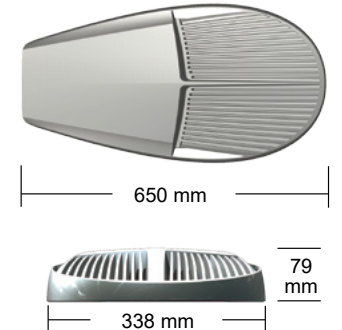

Elite large - Zhaga

New generation

Elite - clean lines - functional expression - Nordic design
New generation - 25% more efficient - several new versions

Description

Body in pressure die-cast aluminium with impact 5 mm flat glass. Powder painted in grey - RAL 7035, corrosion class C5. The fitting is equipped with 2-5 LED modules. Elite is design to give maximum heat transmission and long lifetime. CLO - Constant Light Output as standard. The fitting gratify EN 62471 requirement for photo biological safety. 6kV Surge Protection Device and Zhaga connector is integrated.

Application areas

The plain design of the fitting makes Elite suitable in various application areas. By use of the wall fixing Elite is ideal for use as wall light around buildings and plants. Due to the street light optics the fitting is suitable for use both in urban and rural roads, area lighting, parking facilities, roundabouts and other outdoor areas.

Mounting

The fixing bracket in die-cast aluminium, is reversible for mounting on arm or pole top Ø40-76mm, can be tilted in steps of 5°. The fitting is supplied with 2x2,5mm² cable, 12m length as standard.

On request

- 10kV Surge Protection Device
- Alternative effects and luminous flux
- Other cable lengths or Wieland quick connector
- Can be delivered with all open light control systems
- Night reduction with other levels/time settings or without NR
- See separate product sheet for asymmetrical floodlight version