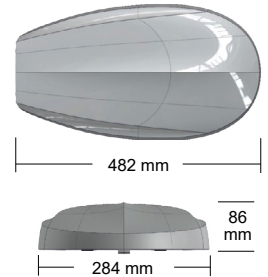

Elite small