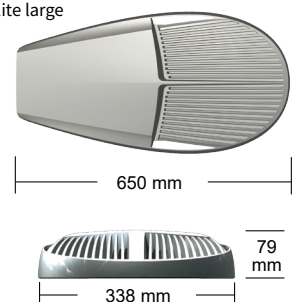

# Elite Asym - LED floodlight

Elite - clean lines - functional expression - Nordic design

Elite small

Elite large

## Description

Body in pressure die-cast aluminium with impact 5 mm flat glass. Powder painted in grey - RAL 7035, corrosion class C5. Elite is design to give maximum heat transmission and long lifetime. CLO - Constant Light Output as standard. The fitting gratify EN 62471 requirement for photo biological safety. 6kV Surge Protection Device is integrated.

## Application areas

The plain design of the fitting makes Elite suitable in various application areas. By use of the wall fixing Elite is ideal for use as wall light around buildings and plants. Due to the asymmetrical floodlight optics the fitting is primary designed for intensive lighting of pedestrian crossing and lighting of parking lots and other outdoor areas. Ideal for use in combination with Elite Large and Elite Small in areas with the need for a mix of street lighting and flood lighting, giving the possibility to maintain a familiar design.

## Mounting

The fixing bracket in die-cast aluminium, is reversible for mounting on arm or pole top Ø40-76mm, can be tilted in steps of 5°. As standard the fitting is supplied with 2x2,5mm<sup>2</sup> cable, 12m length on large and 8m length on small.