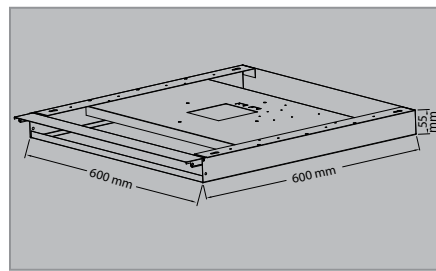

Frame 600x600 w. hatch - surface mounting