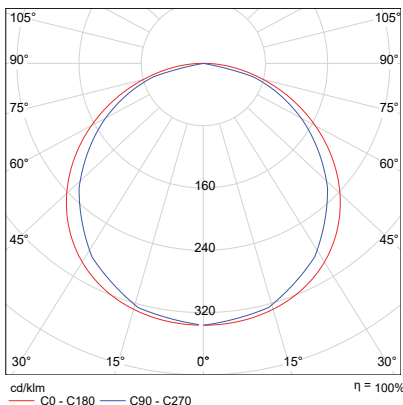

Fittings each circuit - 16A	B	C
22W	25 pcs	41 pcs
22W DALI	80 pcs	132 pcs
39W	25 pcs	41 pcs
39W DALI	55 pcs	91 pcs

Colour index Ra	>80
Colour tolerance MacAdam	3
Life time - L80B10	100.000 h

Ledge Recessed opal 600x600