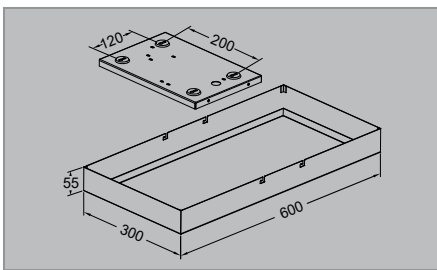

Ledge® Recessed - Opal

DEFA no.	Type	Module	Optics	Light source		lm fitting	lm/W	Control
124092	Ledge recessed	600x600	Opal	30W	3000K	3750	125	
124091	Ledge recessed	600x600	Opal	30W	3000K	3750	125	DALI
124086	Ledge recessed	600x300	Opal	20W	3000K	2300	115	
124085	Ledge recessed	600x300	Opal	20W	3000K	2300	115	DALI
124083	Ledge recessed	1200x300	Opal	30W	3000K	3600	120	
124082	Ledge recessed	1200x300	Opal	30W	3000K	3600	120	DALI
124095	Ledge recessed	600x600	Opal	30W	4000K	3850	128	
124094	Ledge recessed	600x600	Opal	30W	4000K	3850	128	DALI
124089	Ledge recessed	600x300	Opal	20W	4000K	2400	120	
124088	Ledge recessed	600x300	Opal	20W	4000K	2400	120	DALI
124084	Ledge recessed	1200x300	Opal	30W	4000K	3700	123	
	Ledge recessed	1200x300	Opal	30W	4000K	3700	123	DALI

Accessories:

121272	Frame w. hatch	600x600	White	Surface mounting
118650	Frame	600x300	White	Surface mounting
118023	Frame	1200x300	White	Surface mounting
115819	Frame	600x600	White	Recessed mounting - closed ceilings
118254	Decor plate	600x600	White	Circular light opening Ø500
120701	IP44 protection sheet	600x600	Clear	3mm acrylic (Pmma)
118886	Mounting kit			Wire suspension

Frame 600x300 - surface mounting