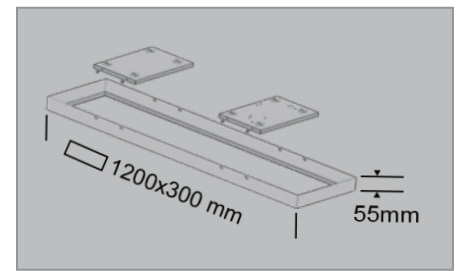

Accessories:

121272	Frame w. hatch	600x600	White	Surface mounting
118650	Frame	600x300	White	Surface mounting
118023	Frame	1200x300	White	Surface mounting
115819	Frame	600x600	White	Recessed mounting - closed ceilings
118254	Decor plate	600x600	White	Circular light opening Ø500
120701	IP44 protection sheet	600x600	Clear	3mm acrylic (Pmma)
118886	Mounting kit			Wire suspension

Frame 600x300 - surface mounting

Frame 600x600 w. hatch - surface mounting

Frame 1200x300 - surface mounting

Decor plate for 600x600 modul - light opening Ø500mm

Ledge Recessed - surface mounted in 600x600 frame