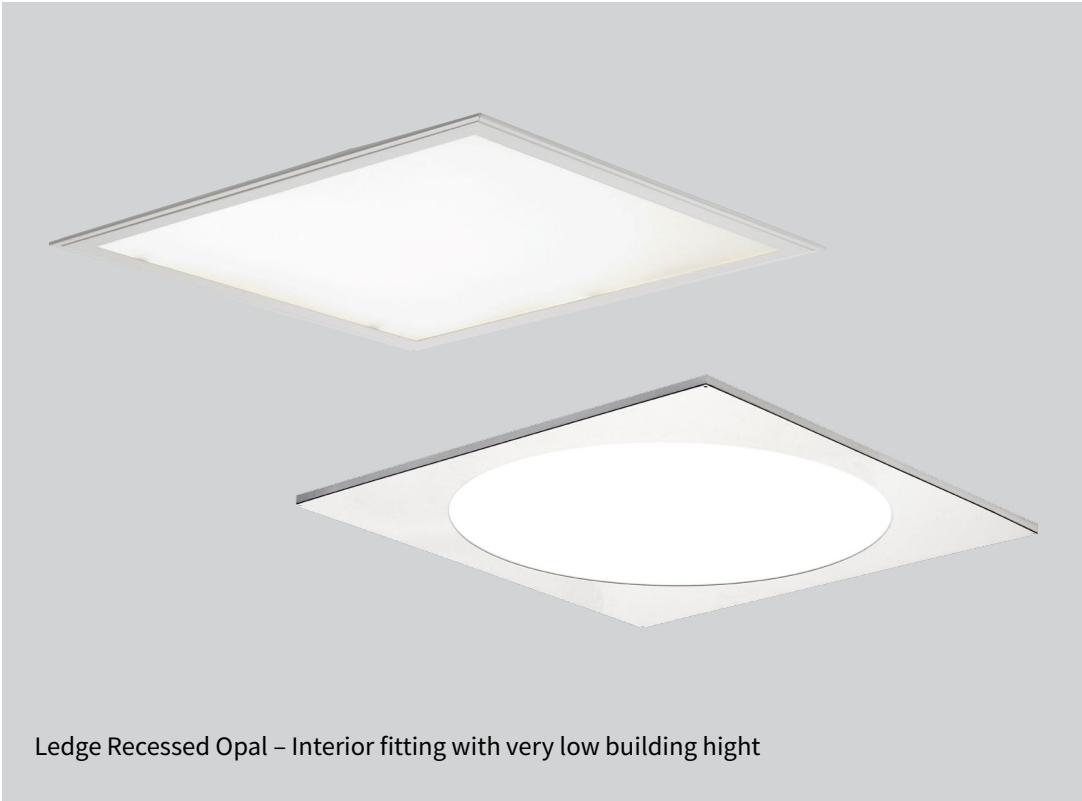

Ledge® Recessed - Opal

New version

Ledge Recessed Opal – Interior fitting with very low building height

Description

Interior fitting to be recessed in T-profile ceiling. Frame in aluminium powder painted in white RAL 9010. Opal acrylic diffuser. Ledge is delivered "plug&play", complete with 1.5m 2-pol cable and plug from driver. DALI version supplied with 1.5m 4pol cable from driver, DALI entries with DA, DA marking. The driver and the LED panel are connected with 1m cable.

Application areas

School, office, meeting facilities, corridors, shops etc...

Mounting

To be placed directly into the T-profile system or recessed in a surface mounted frame.

Others

Ledge Recessed is even prepared for touch-dim & corridor function. When using the IP44 protection plate all 600x600 versions are IP44 rated.

Frame 600x300 - surface mounting

Frame 600x600 w. hatch - surface mounting

Frame 1200x300 - surface mounting

Decor plate for 600x600 modul - light opening Ø500mm

Ledge Recessed - surface mounted in 600x600 frame

Ledge Recessed - mounted in wire suspension