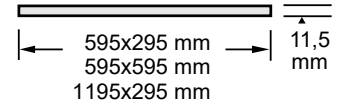

Ledge® Recessed - Opal

New version

Ledge Recessed Opal – Interior fitting with very low building height

Description

Interior fitting to be recessed in T-profile ceiling. Frame in aluminium powder painted in white RAL 9010. Opal acrylic diffuser. Ledge is delivered "plug&play", complete with 1.5m 2-pol cable and plug from driver. DALI version supplied with 1.5m 4pol cable from driver, DALI entries with DA, DA marking. The driver and the LED panel are connected with 1m cable.