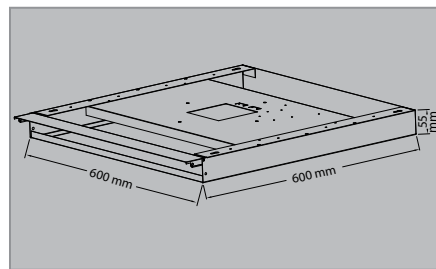

Frame 600x600 w. hatch - surface mounting