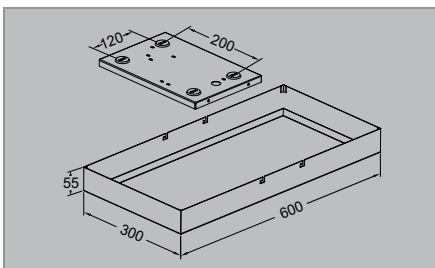

Ledge® Recessed - Micro

DEFA no.	Type	Module	Optics	Light source		lm fitting	lm/W	Control
124077	Ledge recessed	600x600	Micro	39W	3000K	4875	125	
124076	Ledge recessed	600x600	Micro	39W	3000K	4875	125	DALI
124071	Ledge recessed	600x300	Micro	20W	3000K	2300	115	
124070	Ledge recessed	600x300	Micro	20W	3000K	2300	115	DALI
124067	Ledge recessed	1200x300	Micro	39W	3000K	4450	114	
124066	Ledge recessed	1200x300	Micro	39W	3000K	4450	114	DALI
124080	Ledge recessed	600x600	Micro	39W	4000K	5100	131	
124079	Ledge recessed	600x600	Micro	39W	4000K	5100	131	DALI
124074	Ledge recessed	600x300	Micro	20W	4000K	2400	120	
124073	Ledge recessed	600x300	Micro	20W	4000K	2400	120	DALI
124069	Ledge recessed	1200x300	Micro	39W	4000K	4680	120	
124068	Ledge recessed	1200x300	Micro	39W	4000K	4680	120	DALI

Accessories:

121272	Frame w. hatch	600x600	White	Surface mounting				
118650	Frame	600x300	White	Surface mounting				
118023	Frame	1200x300	White	Surface mounting				
115819	Frame	600x600	White	Recessed mounting - closed ceilings				
118254	Decor plate	600x600	White	Circular light opening Ø500				
120701	IP44 protection sheet	600x600	Clear	3mm acrylic (Pmma)				
118886	Monting kit			Wire suspension				

Frame 600x300 - surface mounting