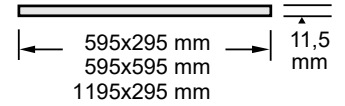

Ledge® Recessed - Micro

New version

Ledge Recessed Micro – Interior fitting with very low building height
 - More efficient LED chips and microprismatic diffuser giving more light without glare

Description