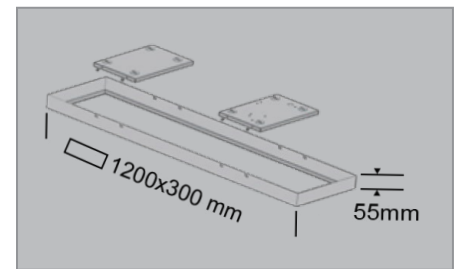

Accessories:

121272	Frame w. hatch	600x600	White	Surface mounting				
118650	Frame	600x300	White	Surface mounting				
118023	Frame	1200x300	White	Surface mounting				
115819	Frame	600x600	White	Recessed mounting - closed ceilings				
118254	Decor plate	600x600	White	Circular light opening Ø500				
120701	IP44 protection sheet	600x600	Clear	3mm acrylic (Pmma)				
118886	Monting kit			Wire suspension				

Frame 600x300 - surface mounting

Frame 600x600 w. hatch - surface mounting

Frame 1200x300 - surface mounting

Decor plate for 600x600 modul - light opening Ø500mm

Ledge Recessed - surface mounted in 600x600 frame