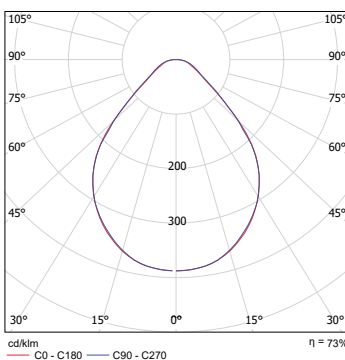

Fittings each circuit - 16A	B	C
22W	50 pcs	83 pcs
22W DALI	80 pcs	132 pcs
39W	25 pcs	41 pcs
39W DALI	20 pcs	33 pcs

Colour index Ra	>80
Colour tolerance MacAdam	3
Life time	L80B10 100.000 h

Ledge recessed micro 600x600