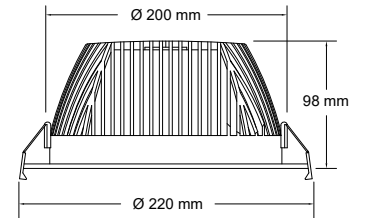

Cenit 2.0

Cenit 2.0 - LED downlight with high light output

Description

Cenit 2.0 is a recessed LED downlight developed for LED in a quality giving high light efficiency. Body made of die-casted aluminium. Reflector in polycarbonate, opal diffuser (PMMA). Cenit is delivered in white RAL 9016 as standard.

Application area

Shops, hotels, museums, restaurants and other public areas.

Mounting

The fitting is mounted into the ceiling by fixing clips which are included. Cut-out Ø 200-210mm.

Installation

The fitting is supplied plug & play, complete with 2,5m 2-pole cable and plug from driver. DALI version 2,5m 4-pole cable with WAGO connector from driver.

Fittings (pcs) each circuit

| | 10-B | 10-C | 16-B | 16-C |
|-----------|------|------|------|------|
| 20W | 24 | 41 | 39 | 67 |
| 20 W DALI | 24 | 36 | 39 | 59 |

LED unit

| | |
|--------------------|---------------------------|
| Colour temperature | 3000K (4000K on request) |
| Colour index | RA >80 (RA 90 on request) |
| Colour tolerance | MacAdams 3 |
| Beam angle | 80° |
| Lifetime - Ta 25°C | L80B10 100.000 hr |