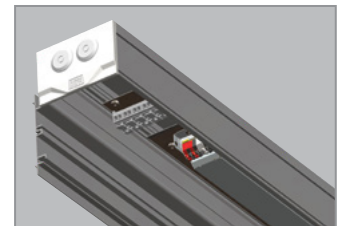

UtiLine - powerful IP23 interior and industry fitting for various application areas

Description

The body is made of extruded aluminium, as standard delivered in an aluminium finish. White painted, RAL 9010, versions on request. End caps in ABS plastics. The changeable LED unit makes the cover with a diffuser in transparent acrylics (PMMA).

Application areas

Industry facilities, warehouses, department stores, exhibition halls etc.

Mounting

Direct in ceiling or on cable bridge, by 2 stainless steel fixing brackets, included with the fitting. Due to a mounting slot in the body the brackets can be fixed to the fitting by "click-in", along the complete length of the fitting. Horizontal wire fixing via the standard mounting brackets.

Installation

Cable entry via 2 cable sealings in each end cap, or in center from the top of the fitting (not for the 958mm version). Through wiring facility as standard with 5x2.5mm², DALI 7x2.5mm² push-in terminal block in each end of the fitting.

Control gear

The electronic LED driver is integrated. On request the DALI versions can be programmed to CLO.

Others

3000K, Wago and length 1906 mm 153W versions are available on request.

Light source

Colour index: RA >80
 Colour tolerance MacAdam: <3
 Lifetime LED: L80B20 100.000h
 Lifetime driver: 100.000h