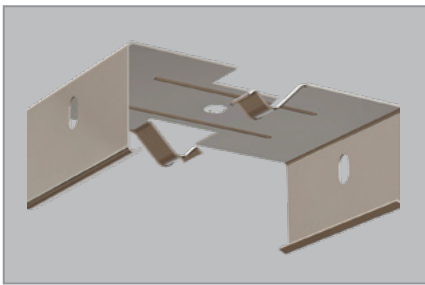

DEFA no.	Type	Module	Optics	Light source		lm fitting	lm/W	Control	Weight (kg)
124701	UtiLine	958	Wide	28W	4000K	4000 lm	143		2,7
124702	UtiLine	958	Wide	28W	4000K	4000 lm	143	DALI	2,7
124703	UtiLine	958	Medium	28W	4000K	4000 lm	143		2,7
124704	UtiLine	958	Medium	28W	4000K	4000 lm	143	DALI	2,7
124705	UtiLine	1274	Wide	55W	4000K	8000 lm	146		3,3
124706	UtiLine	1274	Wide	55W	4000K	8000 lm	146	DALI	3,3
124707	UtiLine	1274	Medium	55W	4000K	8000 lm	146		3,3
124708	UtiLine	1274	Medium	55W	4000K	8000 lm	146	DALI	3,3
124709	UtiLine	1590	Wide	82W	4000K	12000 lm	146		3,9
124710	UtiLine	1590	Wide	82W	4000K	12000 lm	146	DALI	3,9
124711	UtiLine	1590	Medium	82W	4000K	12000 lm	146		3,9
124712	UtiLine	1590	Medium	82W	4000K	12000 lm	146	DALI	3,9
124713	UtiLine	1590	Wide	110W	4000K	16000 lm	146		3,9
124714	UtiLine	1590	Wide	110W	4000K	16000 lm	146	DALI	3,9
124715	UtiLine	1590	Medium	110W	4000K	16000 lm	146		3,9
124716	UtiLine	1590	Medium	110W	4000K	16000 lm	146	DALI	3,9
124717	UtiLine	1590	Narrow	128W	4000K	18750 lm	147		3,9
124718	UtiLine	1590	Narrow	128W	4000K	18750 lm	147	DALI	3,9

Mounting bracket in stainless steel (incl).