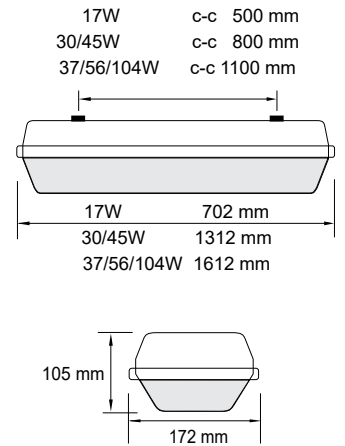

Proof LED

Proof LED is a watertight industry fitting ideal for use in rough environment.

Description

Surface mounted industry fitting with diffuser and wide light distribution. Body in light grey glas-fiber armed poyester. Diffuser in opal polycarbonate giving a evenly and soft and light. Fixing clips in stainless steel. IK08, IP65, PAS versions IP67.

Installation

Cable entries with sealings in both ends, knock-outs on top of the fitting. Through wiring facility as standard with 5x2,5mm² push-in terminal block in each end.

Other

Available with movment sensor or build-in emergency unit with battery pack on request.