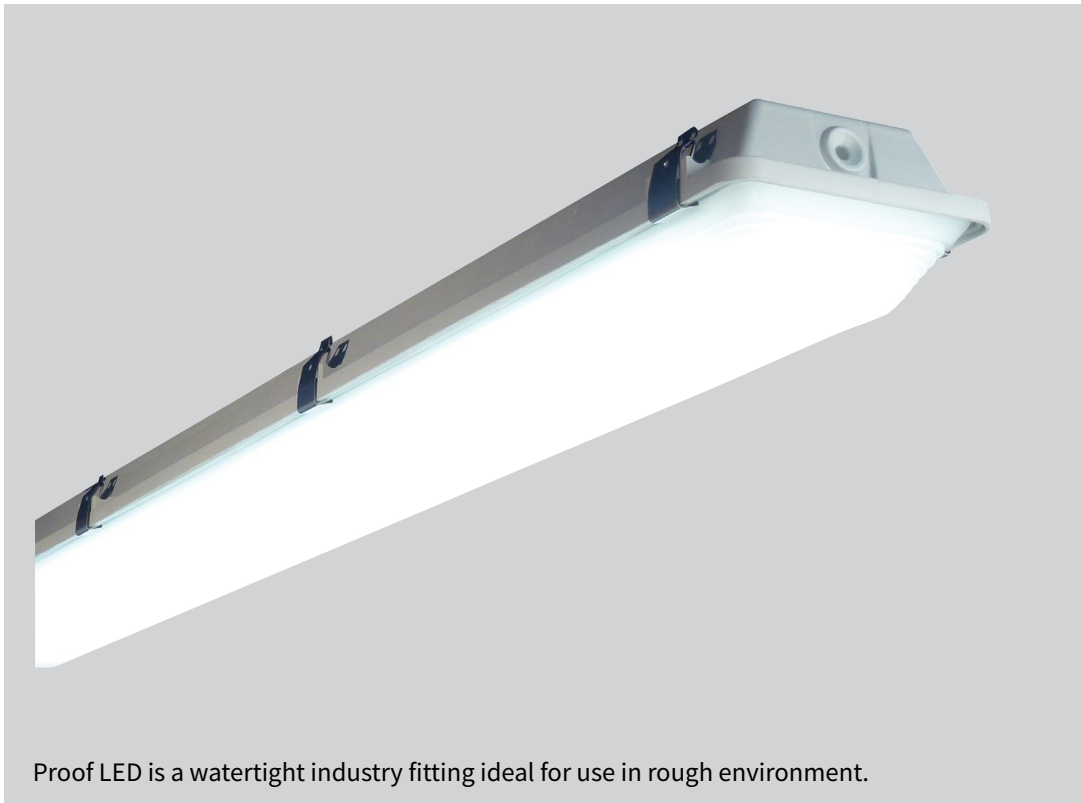

Proof LED

Proof LED is a watertight industry fitting ideal for use in rough environment.

Description

Surface mounted industry fitting with diffuser and wide light distribution. Body in light grey glas-fiber armed poyester. Diffuser in opal polycarbonate giving a evenly and soft and light. Fixing clips in stainless steel. IK08, IP65, PAS versions IP67.

Application areas

Proof is ideal for use in different industry facilities, agriculture, cold-storage room, parking, outdoor etc...

Mounting

Direct in ceiling or on wall. Available with fixing brackets, wire fixing and wall brackets.

Installation

Cable entries with sealings in both ends, knock-outs on top of the fitting. Through wiring facility as standard with 5x2,5mm² push-in terminal block in each end.

Other

Available with movment sensor or build-in emergency unit with battery pack on request.