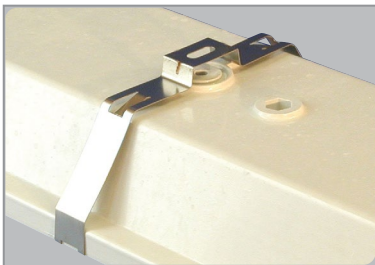

DEFA no.	Type	Modul	Diffuser	Tot. effect	lm fitting	lm/W	Control	IP	Ta max	Ta min	Weight
116310	Proof	700mm	Opal	17W	4000K	2140		IP65	45°C	-20°C	3,0 kg
117443	Proof	700mm	Opal	17W	4000K	2140	DALI	IP65	45°C	-20°C	3,0 kg
114141	Proof	1300mm	Opal	30W	4000K	4290		IP65	45°C	-20°C	3,7 kg
113619	Proof	1300mm	Opal	30W	4000K	4290	DALI	IP65	45°C	-20°C	3,7 kg
117564	Proof Emerg.	1300mm	Opal	30W	4000K	4290	3h battery	IP65	45°C	-20°C	4,0 kg
114240	Proof	1600mm	Opal	37W	4000K	5530		IP65	45°C	-20°C	4,4 kg
114241	Proof	1600mm	Opal	37W	4000K	5530	DALI	IP65	45°C	-20°C	4,4 kg
117444	Proof	1300mm	Opal	45W	4000K	6020		IP65	45°C	-20°C	3,7 kg
117445	Proof	1600mm	Opal	56W	4000K	7760		IP65	35°C	-20°C	4,4 kg
117525	Proof	1600mm	Opal	56W	4000K	7760	DALI	IP65	35°C	-20°C	4,4 kg
119110	Proof High	1600mm	Clear	56W	4000K	7750		IP65	35°C	-20°C	4,4 kg
122422	Proof PAS	1600mm	Opal	56W	4000K	7600		IP67	40°C	-20°C	4,4 kg
123143	Proof PAS	1600mm	Opal PC	82W	4000K	12000		IP67	35°C	-20°C	4,4 kg
122705	Proof PAS	1600mm	Opal PC	82W	4000K	12000	DALI	IP67	35°C	-20°C	4,4 kg
122610	Proof PAS	1600mm	Opal	104W	4000K	14000		IP67	25°C	-20°C	4,4 kg

Accessories:

110089	Proof fixing bracket	pcs	
114079	Wall bracket 45° - galvanized	pair	
109549	Wall bracket adjustable - corrossions class 3	pair	
111730	Suspension hook for wire	pcs	use in combination with the fixing bracket
114084	Wire braket - max 6mm	pair	use in combination with the fixing bracket

Fixing bracket - stainless steel