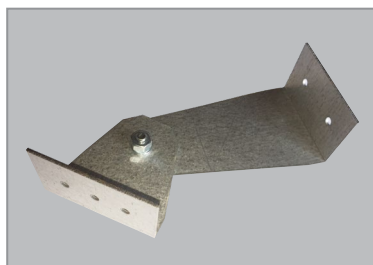

Proof LED

Proof LED is a watertight industry fitting ideal for use in rough environment.

Description

Surface mounted industry fitting with diffuser and wide light distribution. Body in light grey glas-fiber armed poyester. Diffuser in opal polycarbonate giving a evenly and soft and light. Fixing clips in stainless steel. IK08, IP65, PAS versions IP67.

Application areas

Proof is ideal for use in different industry facilities, agriculture, cold-storage room, parking, outdoor etc...

Mounting

Direct in ceiling or on wall. Available with fixing brackets, wire fixing and wall brackets.

Fixing bracket - stainless steel

Suspension hook for wire - use in combination with the fixing bracket

Wire bracket max 6mm - use in combination with the fixing bracket

Wall bracket 45° - galvanized

Adjustable wall bracket - corrosion class 3