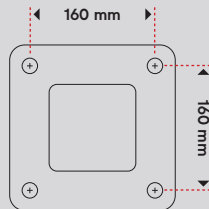

DEFA Power Pole

Item.no: 715009

Specification

Dimension:

1494x220x220mm

Hole pattern footplate CC160mm:

Weight:

7320g

Material:

Powder coated aluminum

Color:

RAL9005

Surface treatment:

Powder coated ISO 12944, Category C4

Classification:

Class I, must be connected to PE