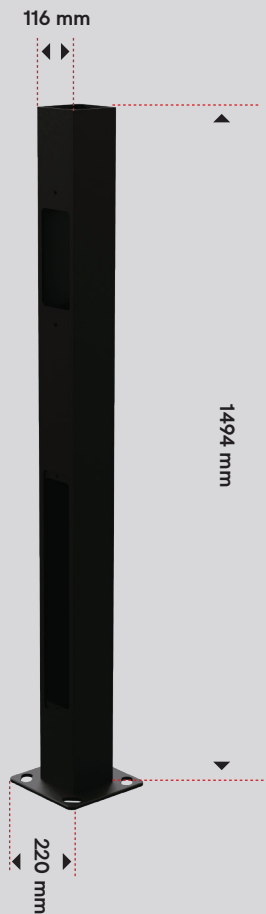

DEFA Power Pole

Item.no: 715009

Specification

Dimension:

1494x220x220mm

Hole pattern footplate CC160mm:

Weight:

7320g

Material:

Powder coated aluminum

Color:

RAL9005

Surface treatment:

Powder coated ISO 12944, Category C4

Classification:

Class I, must be connected to PE