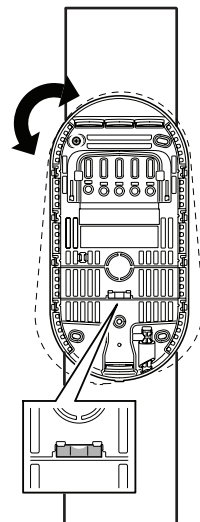

DEFA PowerPole
Item no.: 715009

by **ONEPOLE**

DEFA PowerPole
Item no.: 715009

①

Draw cable trough the bottom of the DEFA PowerPole before mounting on foundation or other compatible applications.

NOTE:
Bolts are not included.

② A

Installation with
DEFA PowerPole
CONNECTION KIT

Scan code for more information:

② B

Installation without
DEFA PowerPole
CONNECTION KIT

Cable goes directly to
charging station.
(See page 4)

SOIL

DEFA PowerPole
Item no.: 715009

DEFA Power™

① DEFA PowerPole supports 2x DEFA Power chargers on opposite sides.

DEFA PowerPole
Item no.: 715009

*e*Connect Docking Type 2