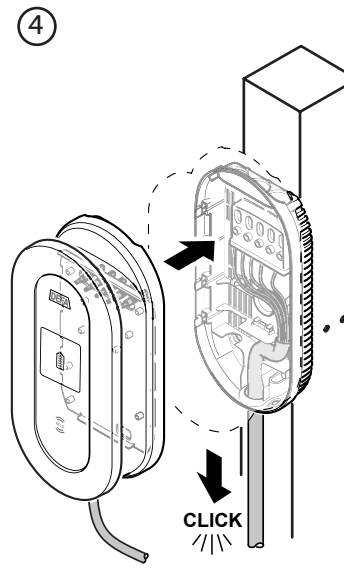

DEFA PowerPole
Item no.: 715009

by **ONEPOLE**

DEFA PowerPole
Item no.: 715009

①

Draw cable trough the bottom of the DEFA PowerPole before mounting on foundation or other compatible applications.

NOTE:
Bolts are not included.

② A

Installation with
DEFA PowerPole
CONNECTION KIT

Scan code for more information:

② B

Installation without
DEFA PowerPole
CONNECTION KIT

Cable goes directly to
charging station.
(See page 4)

SOIL

DEFA PowerPole
Item no.: 715009

DEFA Power™

① DEFA PowerPole supports 2x DEFA Power chargers on opposite sides.

DEFA PowerPole
Item no.: 715009

*e*Connect Docking Type 2