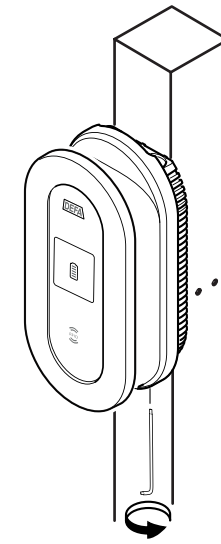

DEFA PowerPole
Item no.: 715009

by **ONEPOLE**

DEFA PowerPole
Item no.: 715009

①

Draw cable trough the bottom of the DEFA PowerPole before mounting on foundation or other compatible applications.

NOTE:
Bolts are not included.

② A

Installation with
DEFA PowerPole
CONNECTION KIT

Scan code for more information:

② B

Installation without
DEFA PowerPole
CONNECTION KIT

Cable goes directly to
charging station.
(See page 4)

SOIL

DEFA PowerPole
Item no.: 715009

DEFA Power™

① DEFA PowerPole supports 2x DEFA Power chargers on opposite sides.

DEFA PowerPole
Item no.: 715009

*e*Connect Docking Type 2