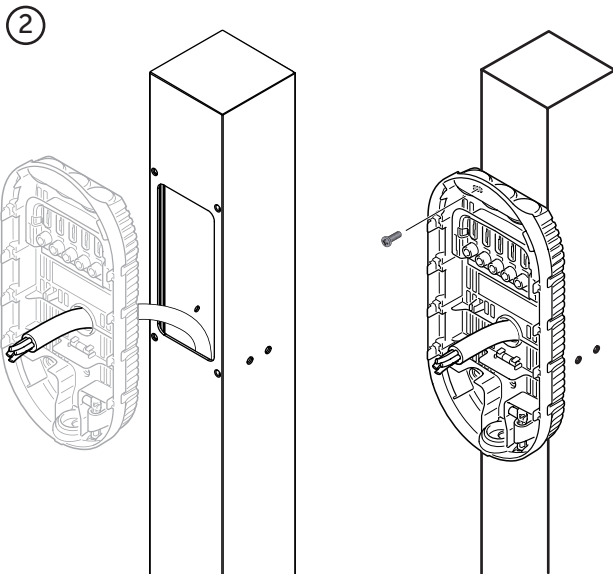

DEFA PowerPole
Item no.: 715009

by **ONEPOLE**

DEFA PowerPole
Item no.: 715009

①

Draw cable trough the bottom of the DEFA PowerPole before mounting on foundation or other compatible applications.

NOTE:
Bolts are not included.

② A

Installation with
DEFA PowerPole
CONNECTION KIT

Scan code for more information:

② B

Installation without
DEFA PowerPole
CONNECTION KIT

Cable goes directly to
charging station.
(See page 4)

SOIL

DEFA PowerPole
Item no.: 715009

DEFA Power™

① DEFA PowerPole supports 2x DEFA Power chargers on opposite sides.

DEFA PowerPole
Item no.: 715009

*e*Connect Docking Type 2