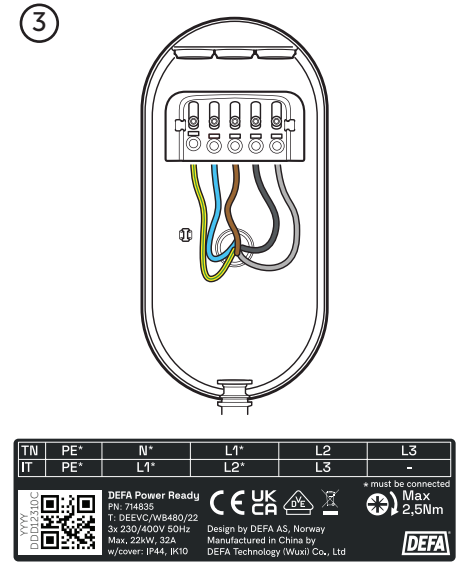

DEFA PowerPole
Item no.: 715009

by **ONEPOLE**

DEFA PowerPole
Item no.: 715009

①

Draw cable trough the bottom of the DEFA PowerPole before mounting on foundation or other compatible applications.

NOTE:
Bolts are not included.

② A

Installation with
DEFA PowerPole
CONNECTION KIT

Scan code for more information:

② B

Installation without
DEFA PowerPole
CONNECTION KIT

Cable goes directly to
charging station.
(See page 4)

SOIL

DEFA PowerPole
Item no.: 715009

DEFA Power™

① DEFA PowerPole supports 2x DEFA Power chargers on opposite sides.

DEFA PowerPole
Item no.: 715009

*e*Connect Docking Type 2