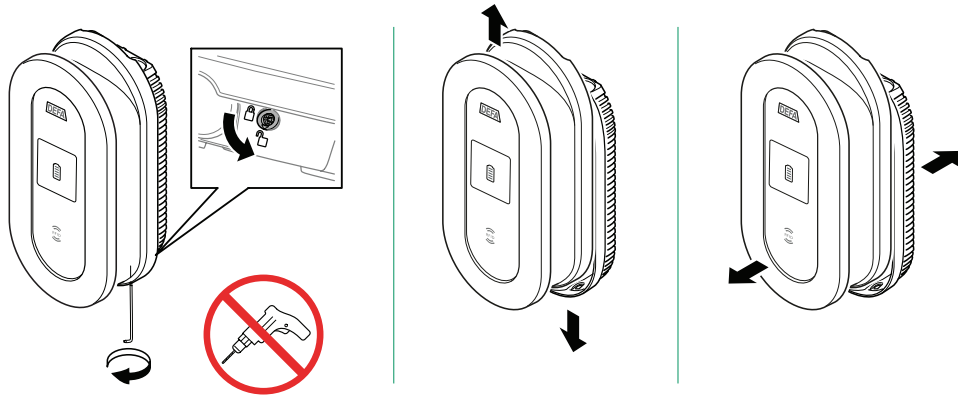

DEFA PowerPole
Item no.: 715009

by **ONEPOLE**

DEFA PowerPole
Item no.: 715009

①

Draw cable trough the bottom of the DEFA PowerPole before mounting on foundation or other compatible applications.

NOTE:
Bolts are not included.

② A

Installation with
DEFA PowerPole
CONNECTION KIT

Scan code for more information:

② B

Installation without
DEFA PowerPole
CONNECTION KIT

Cable goes directly to
charging station.
(See page 4)

SOIL

DEFA PowerPole
Item no.: 715009

DEFA Power™

① DEFA PowerPole supports 2x DEFA Power chargers on opposite sides.

DEFA PowerPole
Item no.: 715009

*e*Connect Docking Type 2