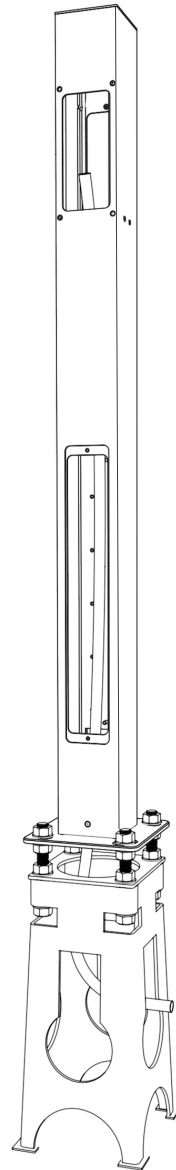

DEFA PowerPole
Item no.: 715009

by **ONEPOLE**

DEFA PowerPole
Item no.: 715009

①

Draw cable trough the bottom of the DEFA PowerPole before mounting on foundation or other compatible applications.

NOTE:
Bolts are not included.

② A

Installation with
DEFA PowerPole
CONNECTION KIT

Scan code for more information:

② B

Installation without
DEFA PowerPole
CONNECTION KIT

Cable goes directly to
charging station.
(See page 4)

SOIL

DEFA PowerPole
Item no.: 715009

DEFA Power™

① DEFA PowerPole supports 2x DEFA Power chargers on opposite sides.

DEFA PowerPole
Item no.: 715009

*e*Connect Docking Type 2