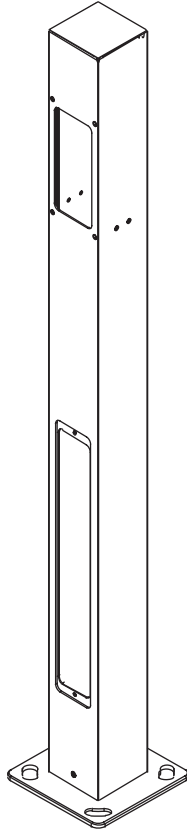

DEFA PowerPole
Item no.: 715009

by **ONEPOLE**

DEFA PowerPole
Item no.: 715009

①

Draw cable trough the bottom of the DEFA PowerPole before mounting on foundation or other compatible applications.

NOTE:
Bolts are not included.

② A

Installation with
DEFA PowerPole
CONNECTION KIT

Scan code for more information:

② B

Installation without
DEFA PowerPole
CONNECTION KIT

Cable goes directly to
charging station.
(See page 4)

SOIL

DEFA PowerPole
Item no.: 715009

DEFA Power™

① DEFA PowerPole supports 2x DEFA Power chargers on opposite sides.

DEFA PowerPole
Item no.: 715009

*e*Connect Docking Type 2