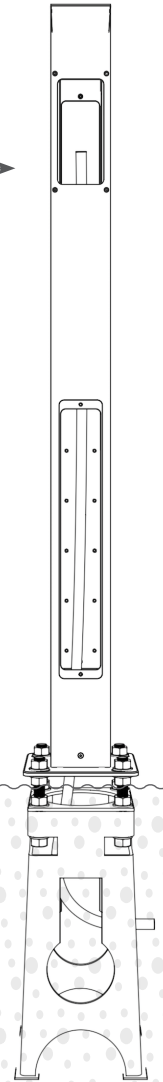

DEFA PowerPole
Item no.: 715009

by **ONEPOLE**

DEFA PowerPole
Item no.: 715009

①

Draw cable trough the bottom of the DEFA PowerPole before mounting on foundation or other compatible applications.

NOTE:
Bolts are not included.

② A

Installation with
DEFA PowerPole
CONNECTION KIT

Scan code for more information:

② B

Installation without
DEFA PowerPole
CONNECTION KIT

Cable goes directly to
charging station.
(See page 4)

SOIL

DEFA PowerPole
Item no.: 715009

DEFA Power™

① DEFA PowerPole supports 2x DEFA Power chargers on opposite sides.

DEFA PowerPole
Item no.: 715009

*e*Connect Docking Type 2