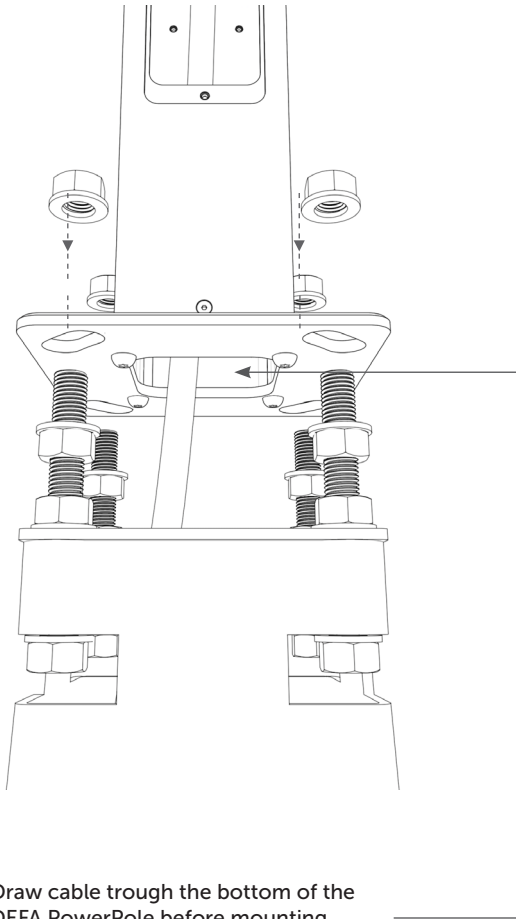

DEFA PowerPole
Item no.: 715009

by **ONEPOLE**

DEFA PowerPole
Item no.: 715009

①

Draw cable trough the bottom of the DEFA PowerPole before mounting on foundation or other compatible applications.

NOTE:
Bolts are not included.

② A

Installation with
DEFA PowerPole
CONNECTION KIT

Scan code for more information:

② B

Installation without
DEFA PowerPole
CONNECTION KIT

Cable goes directly to
charging station.
(See page 4)

SOIL

DEFA PowerPole
Item no.: 715009

DEFA Power™

① DEFA PowerPole supports 2x DEFA Power chargers on opposite sides.

DEFA PowerPole
Item no.: 715009

*e*Connect Docking Type 2