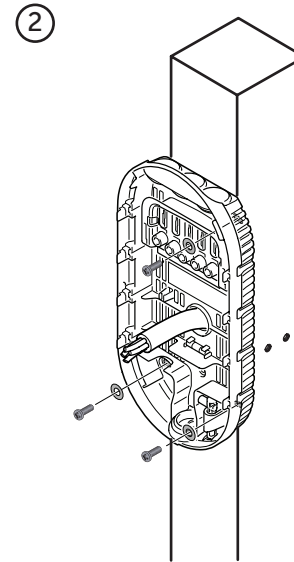

DEFA PowerPole
Item no.: 715009

by **ONEPOLE**

DEFA PowerPole
Item no.: 715009

①

Draw cable trough the bottom of the DEFA PowerPole before mounting on foundation or other compatible applications.

NOTE:
Bolts are not included.

② A

Installation with
DEFA PowerPole
CONNECTION KIT

Scan code for more information:

② B

Installation without
DEFA PowerPole
CONNECTION KIT

Cable goes directly to
charging station.
(See page 4)

SOIL

DEFA PowerPole
Item no.: 715009

DEFA Power™

① DEFA PowerPole supports 2x DEFA Power chargers on opposite sides.

DEFA PowerPole
Item no.: 715009

*e*Connect Docking Type 2