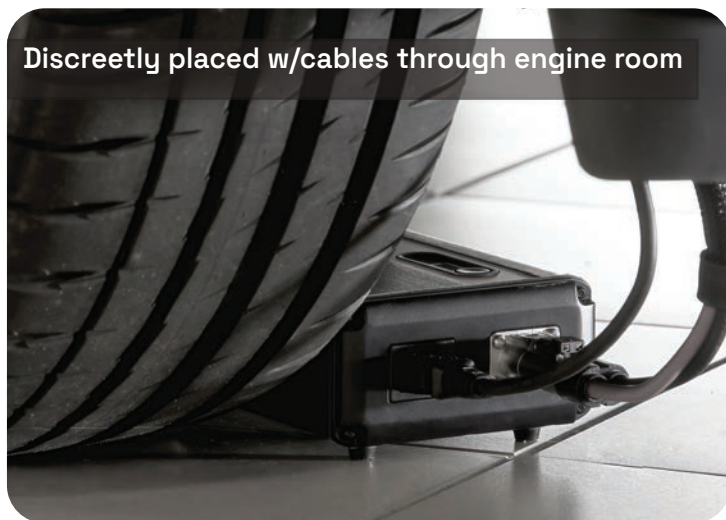

DEFA ShowroomCharger

30 - 32A | DISCRET - POWERFUL - SILENT

Enhance customer experience by ensuring a fully functional vehicle in your showroom, to make a good first impression

Keep your vehicles fully functional, ready for demonstration in a clean looking showroom. The ShowroomCharger 30-32A is our most compact charger, designed using modern switch-mode technology with 7 steps charging curve that optimizes battery performance and longevity. It can be used on all AGM, GEL, EFB and Lead Acids batteries. The charger can be easily placed under the car or the hood, out of view for your customers thanks to its compact size and detachable cables. Rubber feet and corners are available for further protection. You can upgrade the software at any time via the separate USB port.

Detachable cables for easier handling

Discretely placed w/cables through engine room

Compact and no noise

ShowroomCharger 30 - 32A
Item no: 707373

Detailed product features and technical information:

SELF COOLING TECHNOLOGY

Specially programmed to prevent overheating while maintaining optimal charge.

OPTIMALCHARGING

7 step charging curve

LONG LASTING LIFESPAN

USB port allows software update in accordance with new OE changing requirements

DETACHABLE CABLE

Heavy duty DC detached cable for ease connection and routing through engine compartment

COMPACT DESIGN

Finished in elegant black anodized aluminum.

SILENT

No fan means silent operation in your showroom.