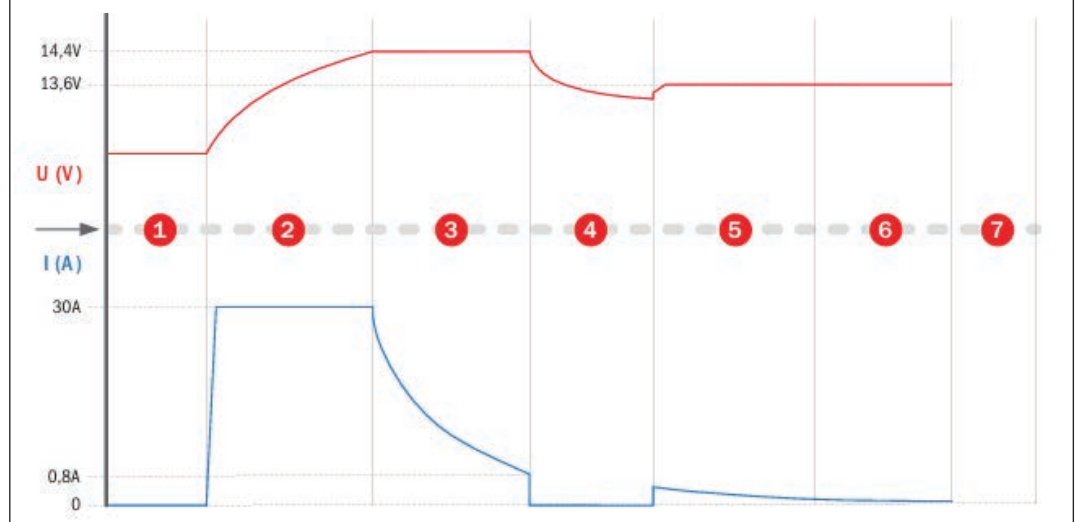

Charging curve:

More information on defa.com, or contact DEFA North America

Email: defa.northamerica@defa.com or Phone: 1.888.539.DEFA (3332) Ext 2 or 3.