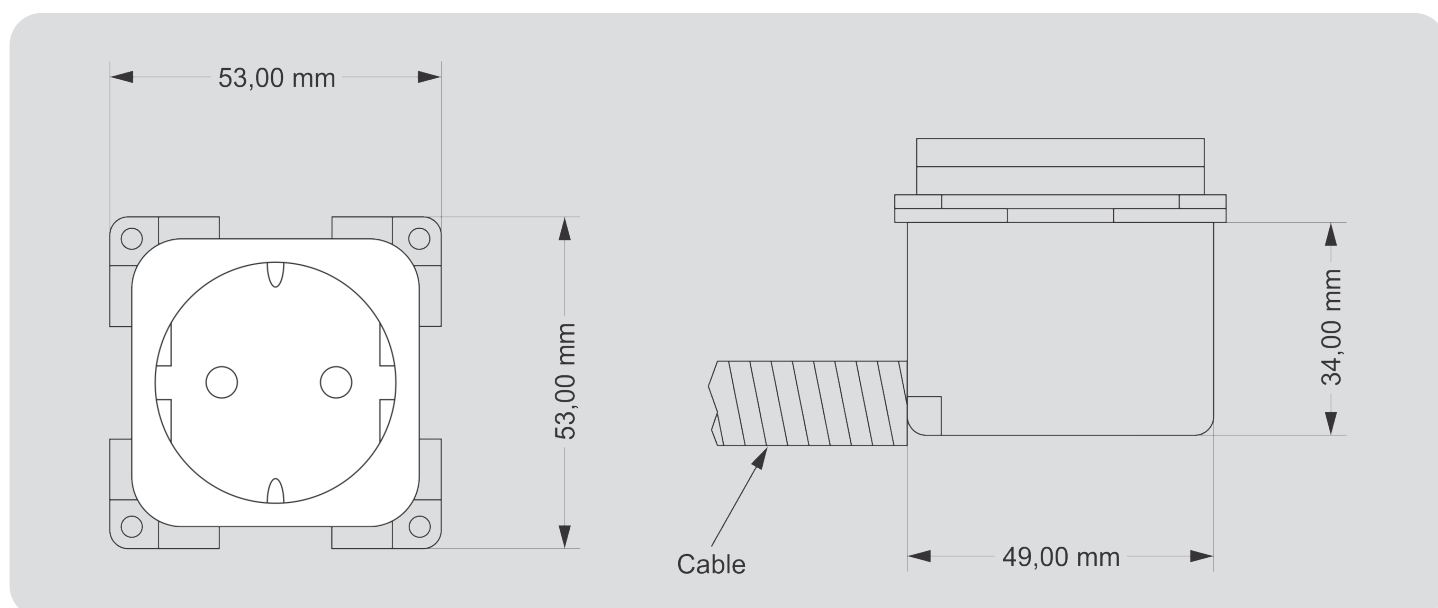

Plugin outlet, flush mount

Flush mounted inlets to be used with cover frames

Single outlet designed for flush mounting, adapted to the DEFA PlugIn system.

The outlets may be installed one by one or put together in frames with maximum three outlets in a shared frame.

The outlets and frames are delivered in two different colors; white and grey

Variants:

701315 Grey

701317 White

701315-701317 E00 11042023 HG