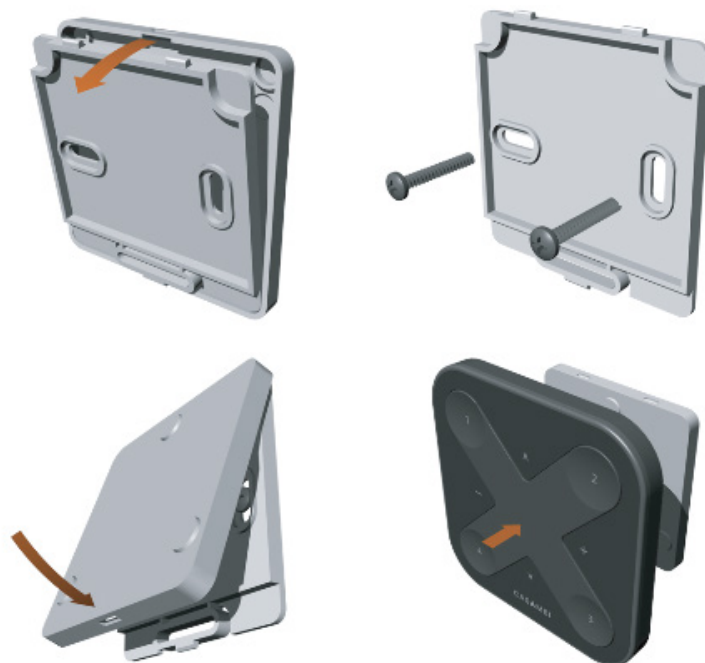

- Dims up smoothly the indirect lighting, cycle takes 5 seconds

Hold the lower Multipurpose button:

- Dims up smoothly the direct lighting, cycle takes 5 seconds

Tap the upper Multipurpose button:

- The indirect part goes to max level

Tap the lower Multipurpose button:

- The direct part goes to max level

*sum of indirect/direct in all cases 100%

Turn Off

Press the Dim down and Dim up button for more than 1 second

- Turns all lights off in selected network

Mounting

Xpress is equipped with magnets for easy attachment to a mounting bracket. The mounting bracket is included.

Technical Facts

Size

90 x 90 x 12 mm

Colours

white and black

Range